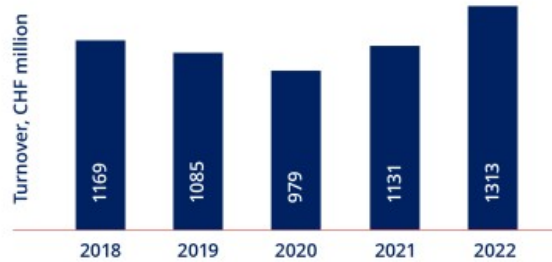

Debrunner Koenig

kloeckner metals

Your partner for a sustainable tomorrow

Key figures

The expertise of our 1,500 or so employees in four product divisions is at your disposal. A wide range of reinforcements, reinforcement systems, steel, metals and technical products can be found in our regional and central warehouses throughout Switzerland. Thanks to our own fleet of around 180 vehicles, we can ensure efficient and local transport logistics.