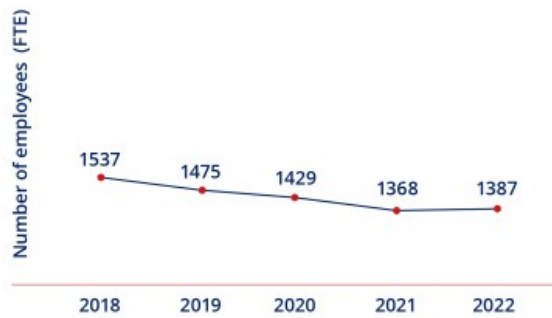

Debrunner Koenig

kloeckner metals

Your partner for a sustainable tomorrow

Key figures

The expertise of our 1,500 or so employees in four product divisions is at your disposal. A wide range of reinforcements, reinforcement systems, steel, metals and technical products can be found in our regional and central warehouses throughout Switzerland. Thanks to our own fleet of around 180 vehicles, we can ensure efficient and local transport logistics.